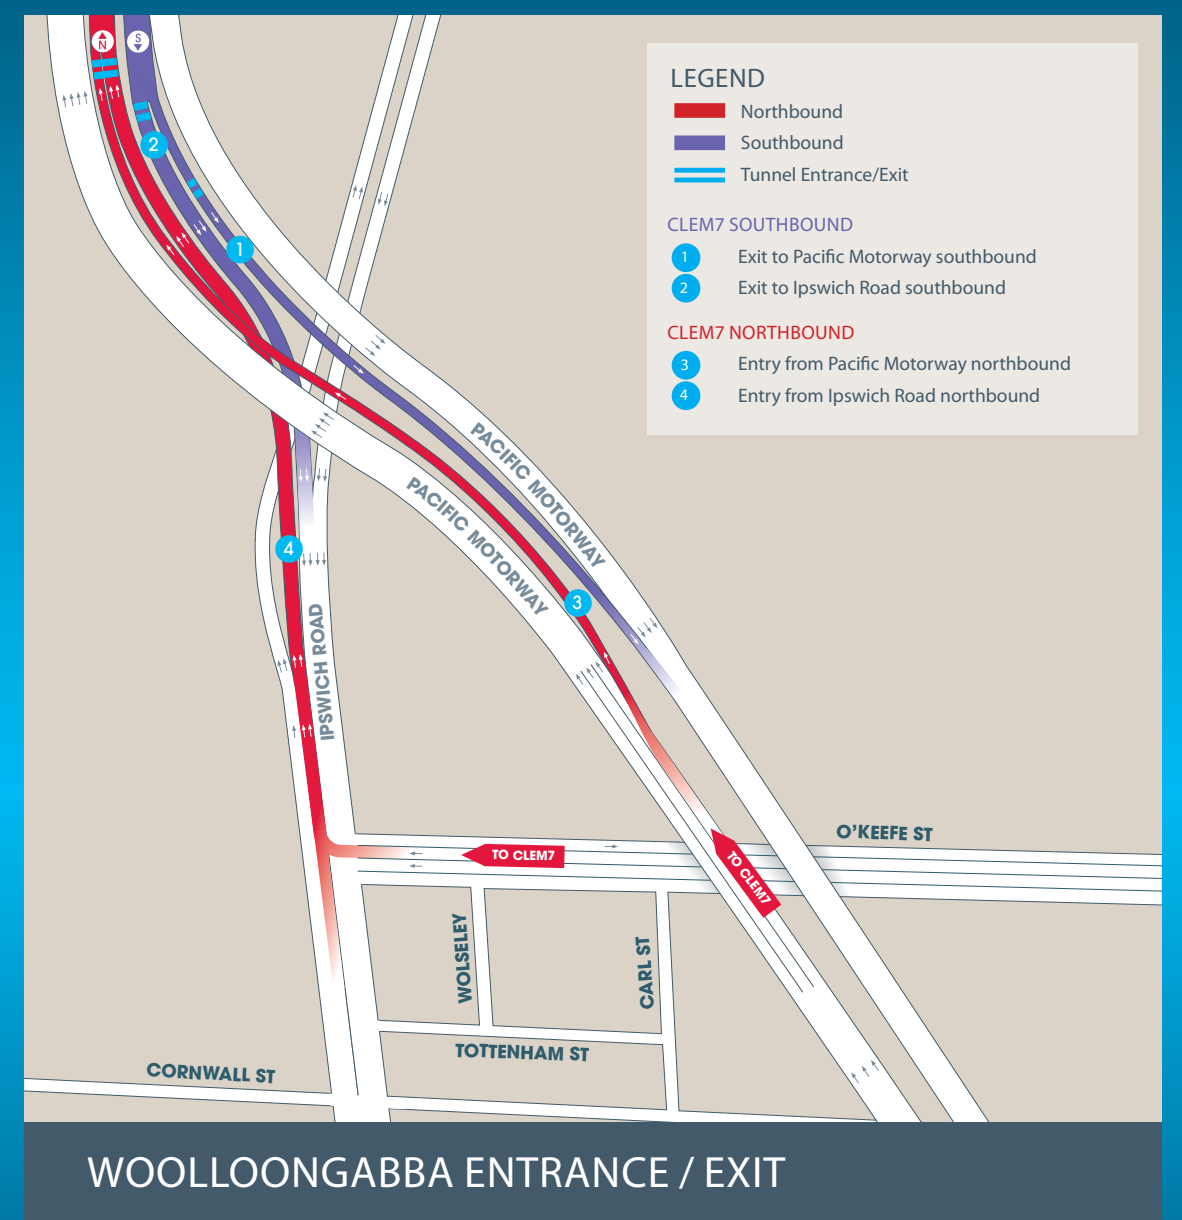

CLEM7 TUNNEL

Go to CLEM7.com.au
to plan your route with
Google Maps

MAPS NOT TO SCALE

BOWEN HILLS ENTRANCE / EXIT

KANGAROO POINT ENTRANCE / EXIT

WOOLLOONGABBA ENTRANCE / EXIT